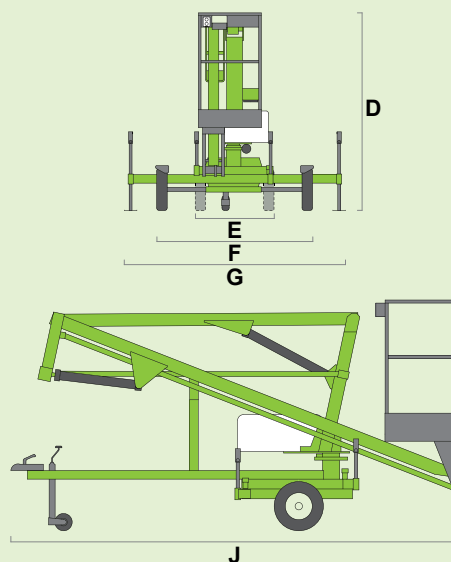

niftylift

90

(A) 9.5m
31ft 6in

(B) 7.5m
24ft 6in

(C) 3.5m
11ft 6in

120kg
265lbs

0.6m x 0.6m
2ft x 2ft

(D) 1.8m
5ft 11in

(E) 0.9m
2ft 11in

(F) 1.4m
4ft 7in

(G) 2.1m
6ft 11in

(J) 4.25m
13ft 11in

695kg
1530lbs

niftylift

Fingle Drive, Stonebridge
Milton Keynes, MK13 0ER
England, United Kingdom
+44 (0)1908 223456
sales@niftylift.com
www.niftylift.com