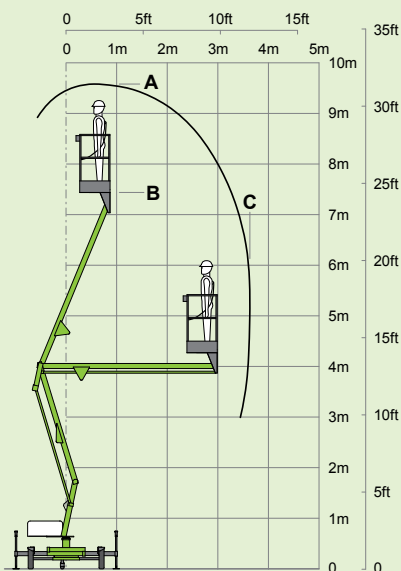

niftylift

90

(A) 9.5m
31ft 6in

(B) 7.5m
24ft 6in

(C) 3.5m
11ft 6in

120kg
265lbs

0.6m x 0.6m
2ft x 2ft

(D) 1.8m
5ft 11in

(E) 0.9m
2ft 11in

(F) 1.4m
4ft 7in

(G) 2.1m
6ft 11in

(J) 4.25m
13ft 11in

695kg
1530lbs

niftylift

Fingle Drive, Stonebridge
Milton Keynes, MK13 0ER
England, United Kingdom
+44 (0)1908 223456
sales@niftylift.com
www.niftylift.com